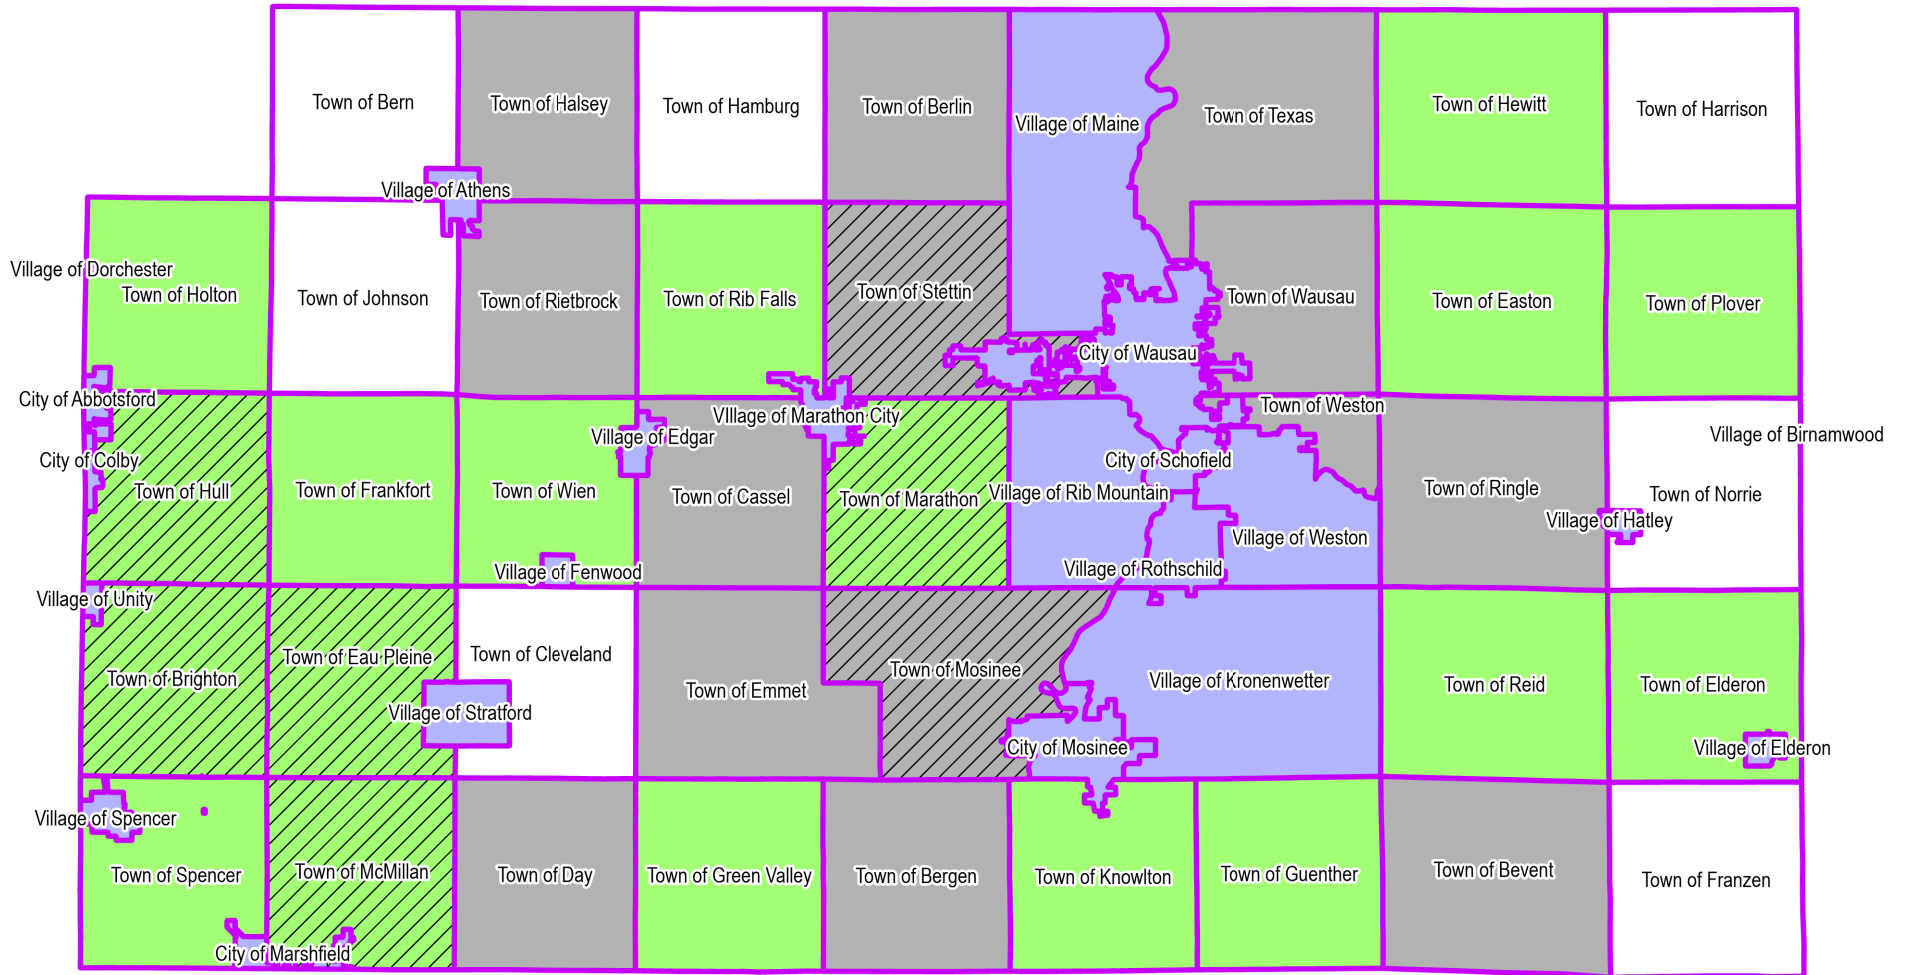

Marathon County Zoning Status

Zoning Status
 County
 Town
 Municipal
 None
 Farmland Preservation Zoning

Town
Municipal

None
Farmland Preservation Zoning

Map Date: 4/8/2026

Path: O:\Common\gisdata\zoning\ArcGISPro_Projects\Zoning_Web\Zoning_Web.aprx